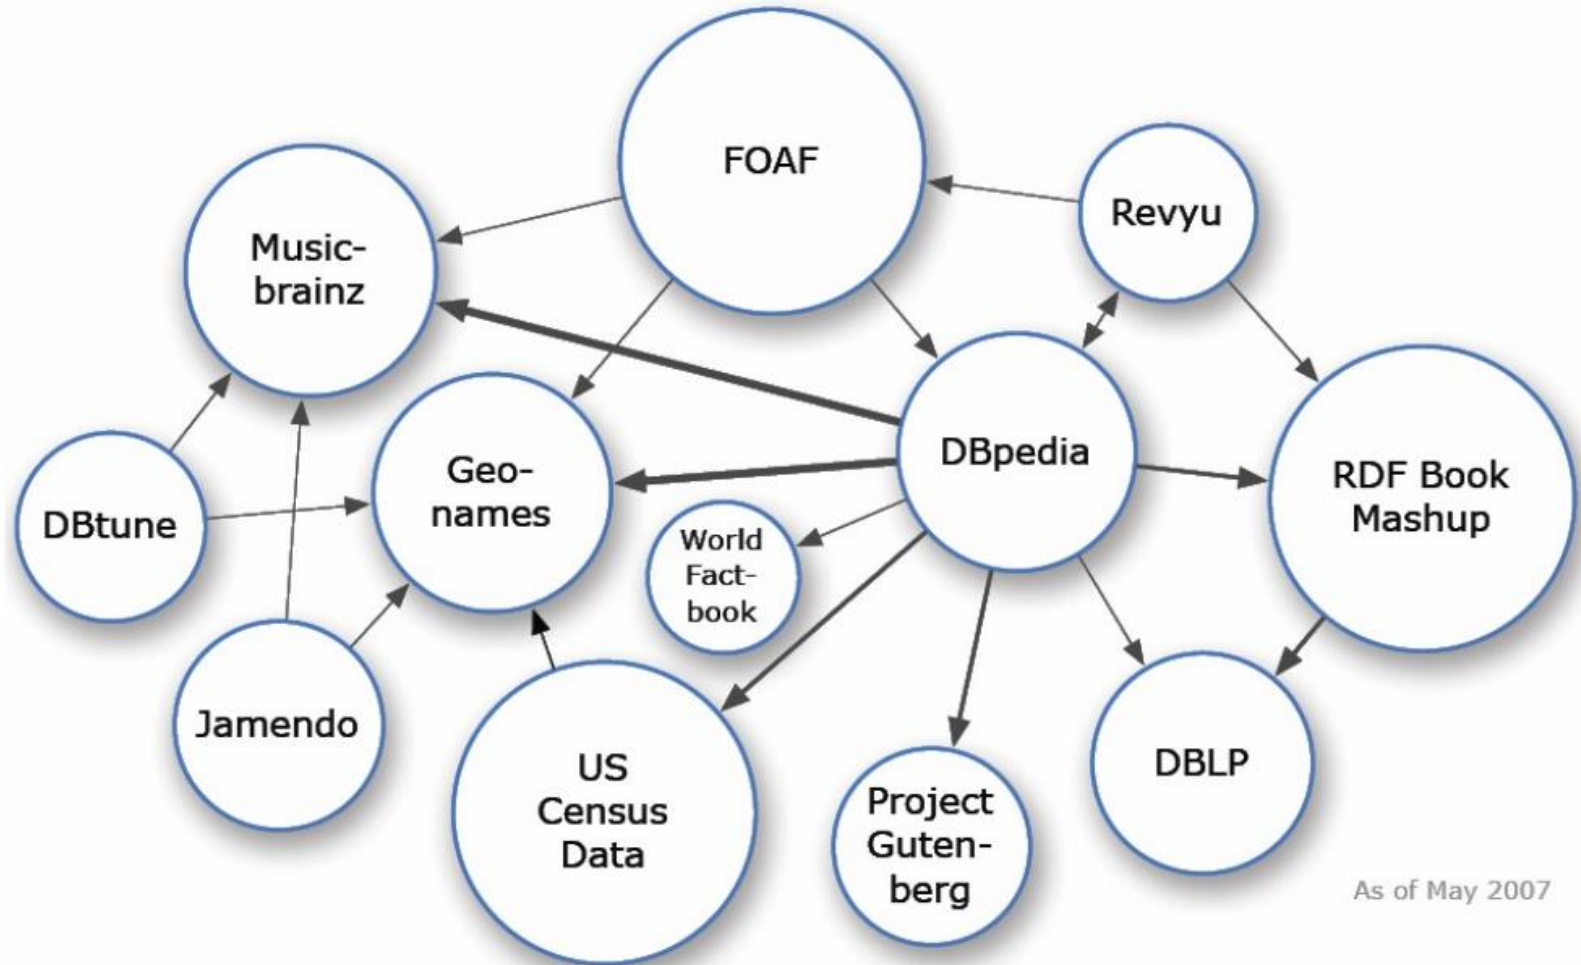

Como construir una aplicación web como esta?

As of May 2007